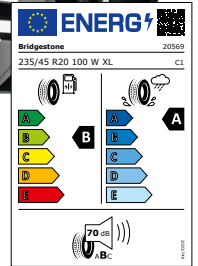

475,-

Weitere Farben:

black shiny